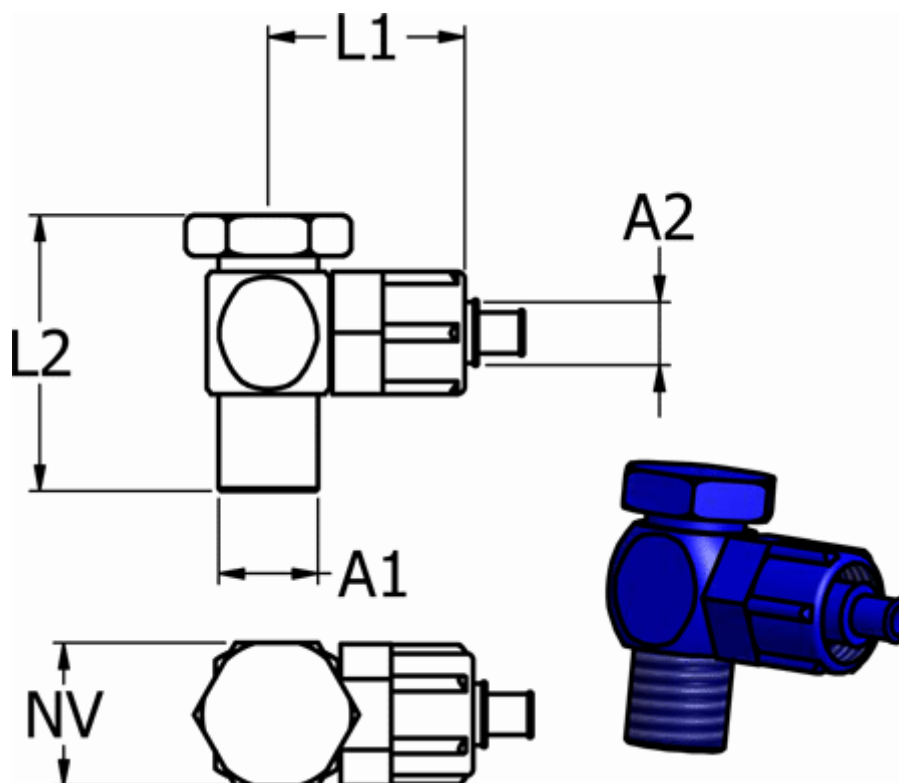

Article number: 58613661

Description: Push-on fitting POM 13.661, Ø8/6-G 1/8"
Swivel plastic, blue

Measures

For hose A2 = 8/6

L1 = 25

L2 = 27

NV = 14

Thread A1 = G 1/8"